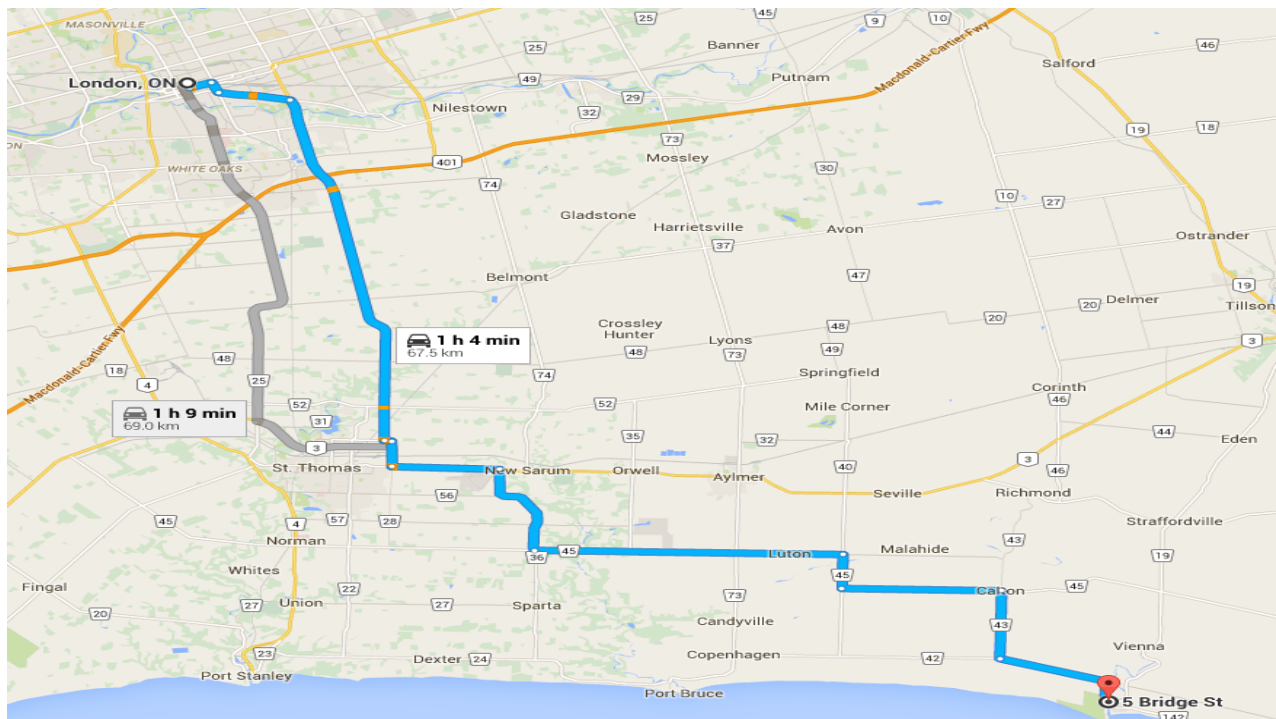

IF YOU HAVE ANY QUESTIONS OR FOR FURTHER INFORMATION, PLEASE
CONTACT US.

Mohamed Hamza: 519-852-3076

Frey Gebreyes: 226-456-7000

DIRECTIONS FROM LONDON, ONTARIO

Take 401 EAST,

EXIT AT EXIT 203 – CR-73/ AYLNER TOWARDS AYLNER,

STAY ON CR-73,

GO THROUGH THE SMALL TOWNS STAYING ON HWY 73,

MAKE A LEFT AT NOVA SCOTIA LINE (CR-42),
WHEN YOU ARRIVE AT PORT BURWELL,
BIG OTTER MARINA WILL BE ON YOUR LEFT JUST BEFORE THE BRIDGE. (5
Bridge Street, Port Burwell, ON)
YOU MUST SLOW DOWN AS YOU CAN NOT SEE THE SIGN UNTIL YOU ARE
VERY CLOSE.
IF YOU STILL NEED ASSISTANCE, FEEL FREE TO CALL ONE OF THE MEMBERS
LISTED ABOVE.